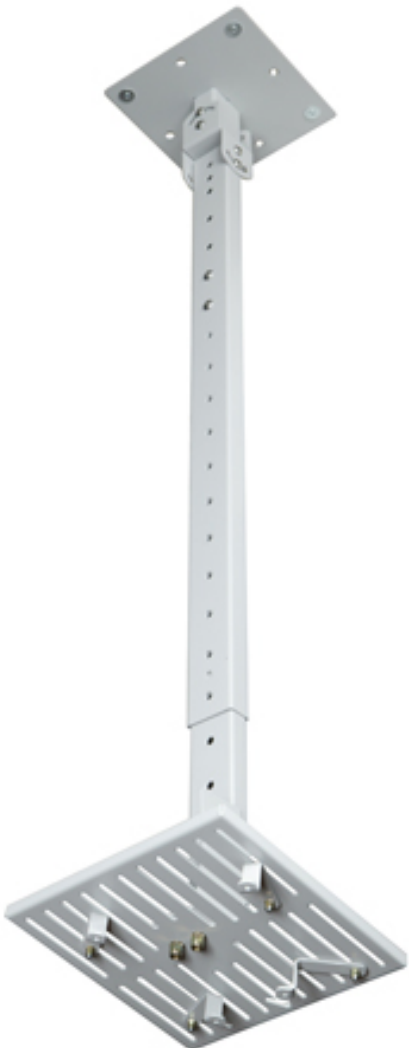

Square Projector Drop Poles

Fixed Length

Low cost

Easy fix & adjust

Includes universal adaptor plate

Robust

drop (mm) **code:**

150	8420
250	8430
350	8440

Extending Range

Telescopic tubing

Cable management through the drop pole

No on-site chopping to length

50mm increments

Includes universal adaptor plate

Simple installation

drop (mm) **code:**

Mini	420-650	8445
Short	710-980	8450
Medium	1120-1760	8460
Long	1850-3260	8470